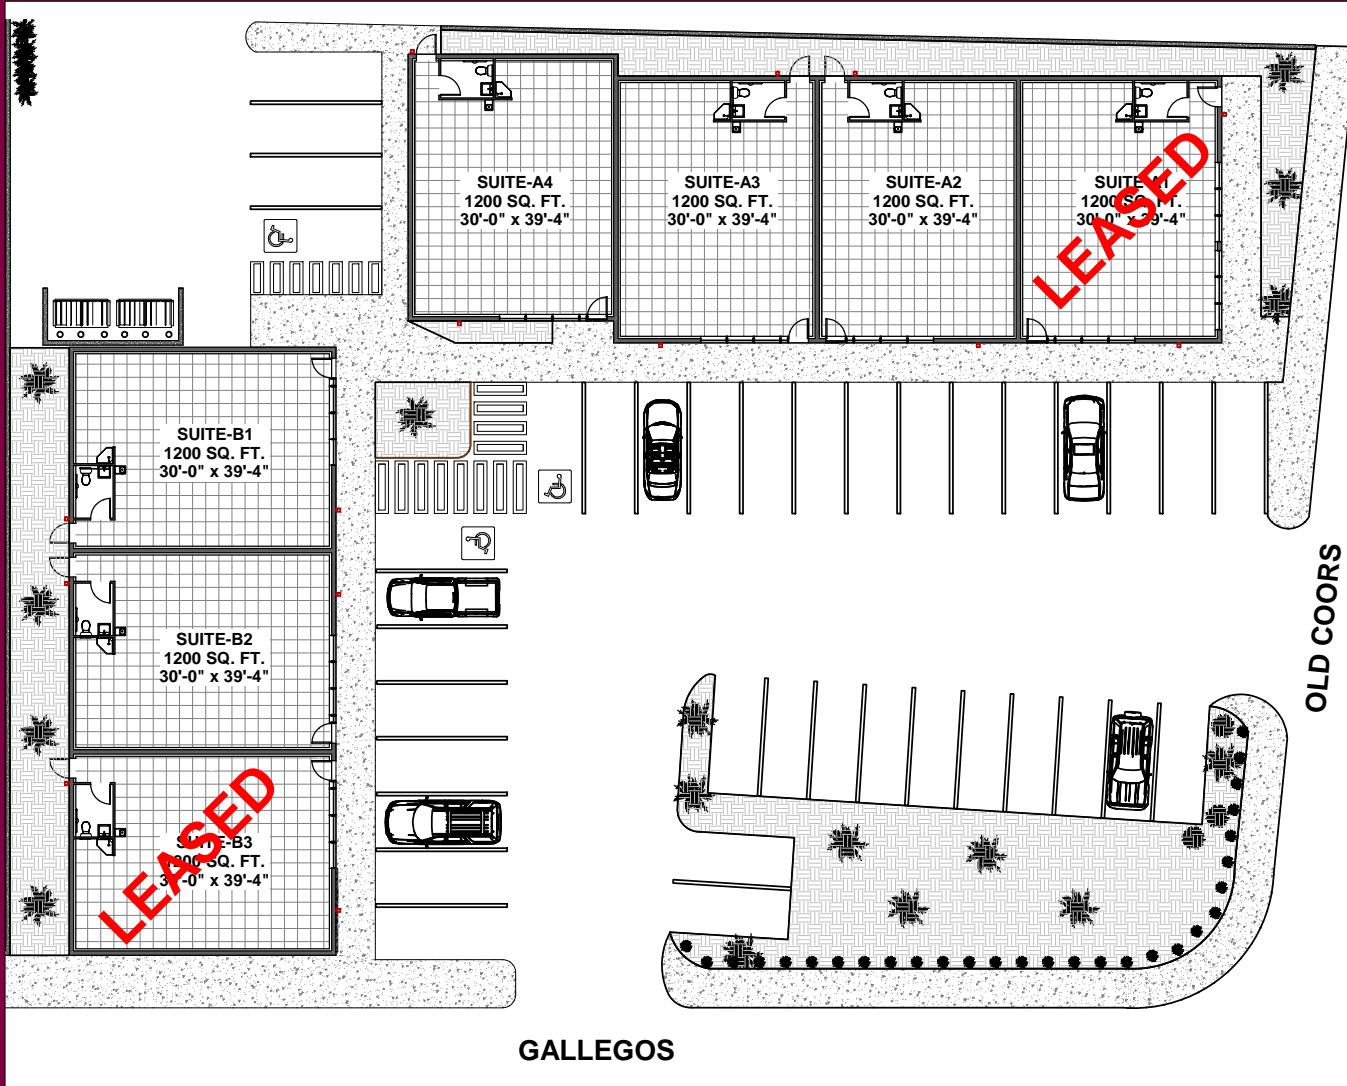

ALTA VISTA PLAZA

806 OLD COORS SW

ALBUQUERQUE, NM 87105

LOCATED JUST NORTH
OF BRIDE ST.

SQ.FT. SIZE

SUITE-A1	1200	30'-0" x 39'-4"
SUITE-A2	1200	30'-0" x 39'-4"
SUITE-A3	1200	30'-0" x 39'-4"
SUITE-A4	1200	30'-0" x 39'-4"
SUITE-B1	1200	30'-0" x 39'-4"
SUITE-B2	1200	30'-0" x 39'-4"
SUITE-B3	1200	30'-0" x 39'-4"

Martha Reyes
cell: 681-0499

Hector Bocanegra
cell: 315-7104

ALTA VISTA PLAZA

806 OLD COORS SW

ALBUQUERQUE, NM 87105

LOCATED JUST NORTH
OF BRIDE ST.

SQ.FT. SIZE

SUITE-A1	1200	30'-0" x 39'-4"
SUITE-A2	1200	30'-0" x 39'-4"
SUITE-A3	1200	30'-0" x 39'-4"
SUITE-A4	1200	30'-0" x 39'-4"
SUITE-B1	1200	30'-0" x 39'-4"
SUITE-B2	1200	30'-0" x 39'-4"
SUITE-B3	1200	30'-0" x 39'-4"