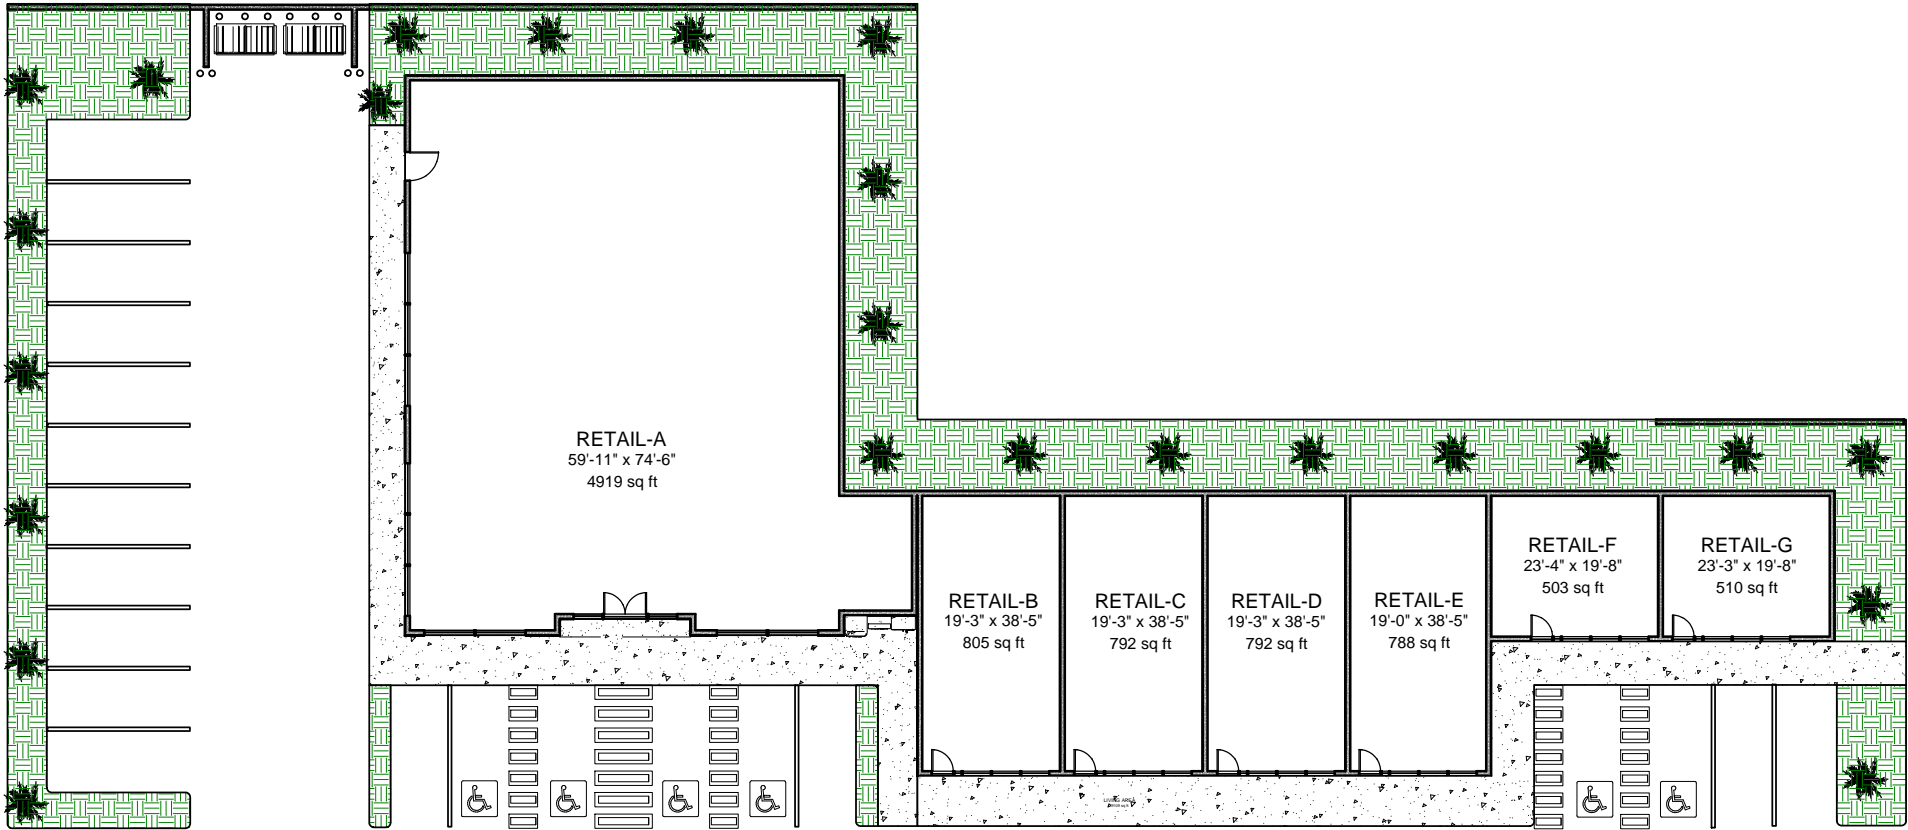

DESIGNS BY:

DESIGNER: jaf
DRAWN: jaf
MODEL: jaf

DATE: 07/15/11
REVES: 07/19/11

Dallas & Zuni Prelim-2 7 RETAIL SPACES

ALBUQUERQUE, NM 87106

DESIGNER: jaf
 DRAWN: jaf
 MODEL: jaf
 DATE: 07/15/11
 REVES: 07/19/11

Dallas & Zuni Prelim-2
7 RETAIL SPACES
 ALBUQUERQUE, NM 87106

DESIGNER: jaf
 DRAWN: jaf
 MODEL: jaf
 DATE: 07/15/11
 REVES: 07/19/11

Dallas & Zuni Prelim-2
7 RETAIL SPACES
 ALBUQUERQUE, NM 87106