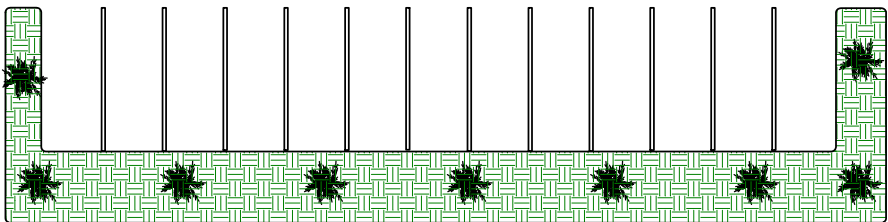

DESIGNS BY:

DESIGNER: jaf
DRAWN: jaf
MODEL: jaf

DATE: 07/15/11
REVES: 07/19/11

Dallas & Zuni Prelim-2 7 RETAIL SPACES

ALBUQUERQUE, NM 87106

DESIGNER: jaf
 DRAWN: jaf
 MODEL: jaf
 DATE: 07/15/11
 REVES: 07/19/11